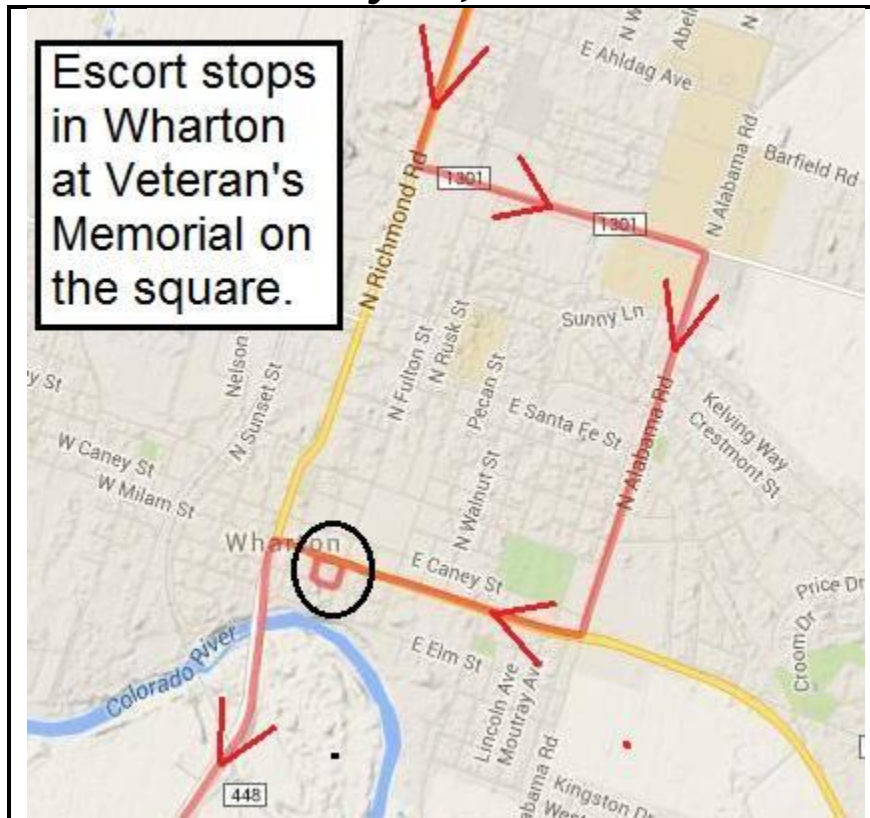

***Vietnam Traveling Memorial Wall Motorcycle Escort Route for:  
Wharton, Texas***

***Escort lead by the Matagorda County Cavalry  
July 15, 2015***

- **(3:15 PM) Escort enters Wharton city limits on Richmond Rd**
- **Turns LEFT onto FM 1301/Boling HWY**
- **Turns RIGHT onto N. Alabama street**
- **Turns RIGHT onto Milam, heading to Wharton's Court House Square**
- **(3:30 PM) Escort arrives at the Wharton County Veterans Memorial on the square**
- **A Welcome and Proclamation speech given by the City of Wharton officials**
- **Note: The Wharton Police Department will direct traffic for our stop in Wharton**
- **(4:00 PM) Escort exits Wharton on Milam St.**
- **Turns LEFT onto Richmond St., headed West**
- **Escort continues West over the Colorado river bridge**
- **Escort continues and enters onto HWY 59 and travels on to El Campo**

For more information, please visit the VVA chapter 1069 website:  
<http://www.vva1069.org/y2015/travelingwall.html>